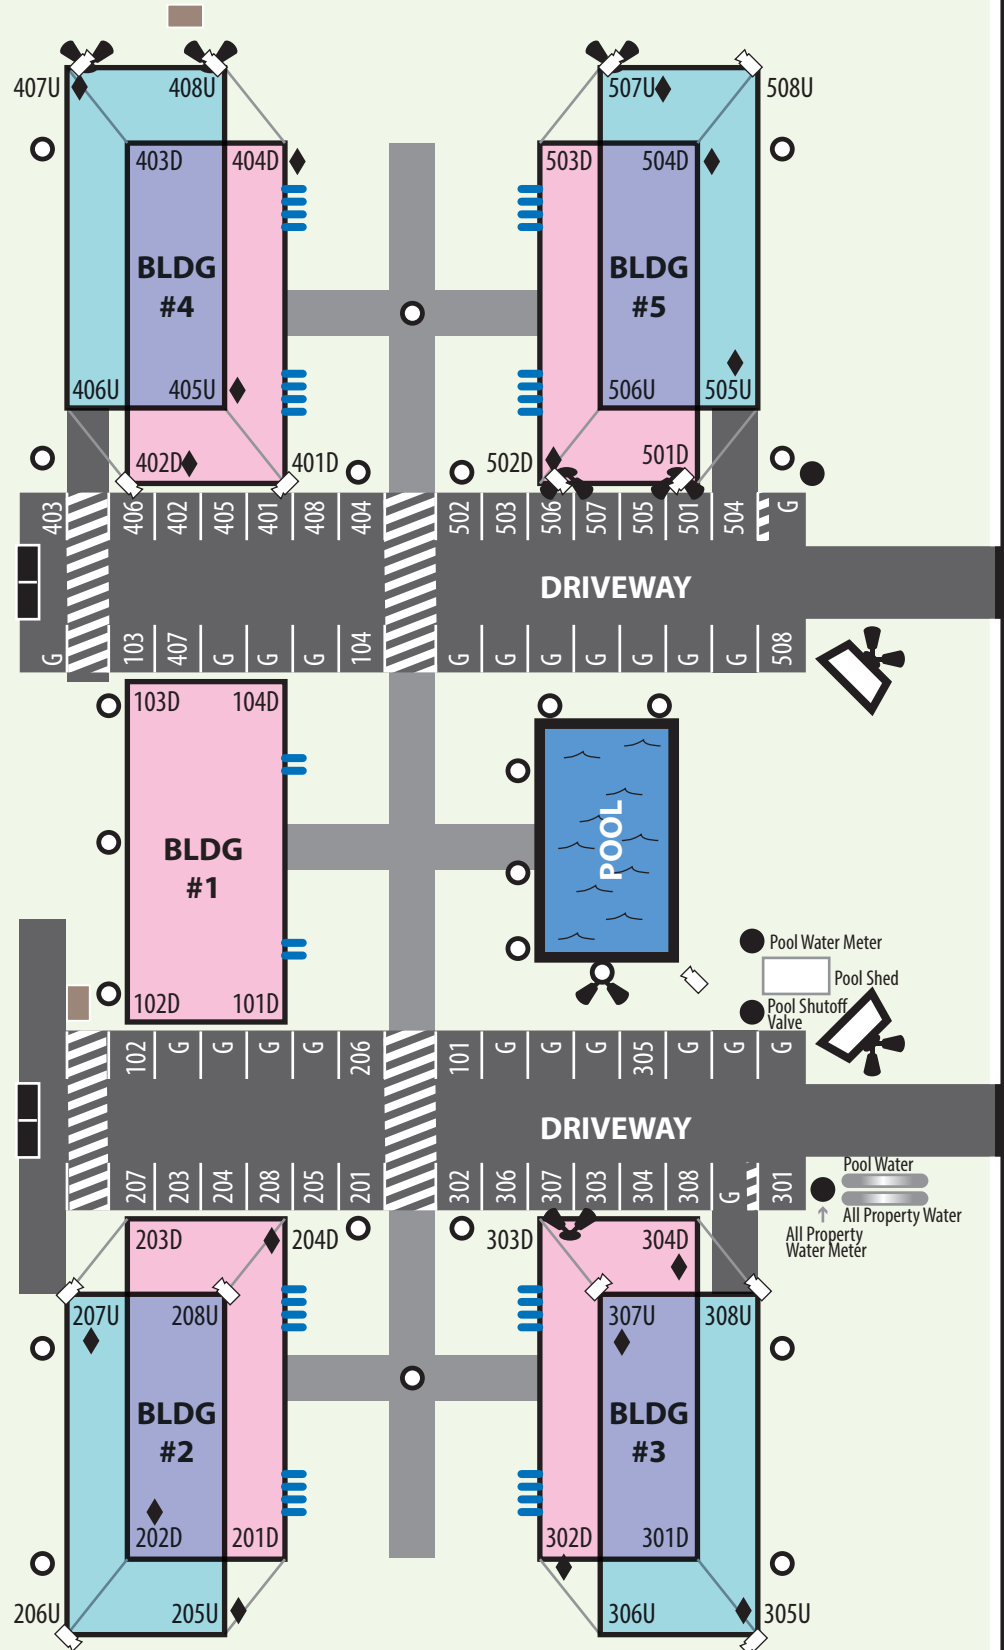

Orangewood Condos

MAP KEY	
	Spotlights auto at night + Motion Detectors
	Lamp post auto at night
	Wall Sconces auto at night
	Water Lines (4)
	Water Lines (2)
	Entrance Signage
	Garbage Shed
	Container Shed
	Water Meter
	Cameras

WESTCHESTER BOULEVARD

● Pool Water Meter
 Pool Shed
 Pool Shutoff Valve
 All Property Water
 All Property Water Meter